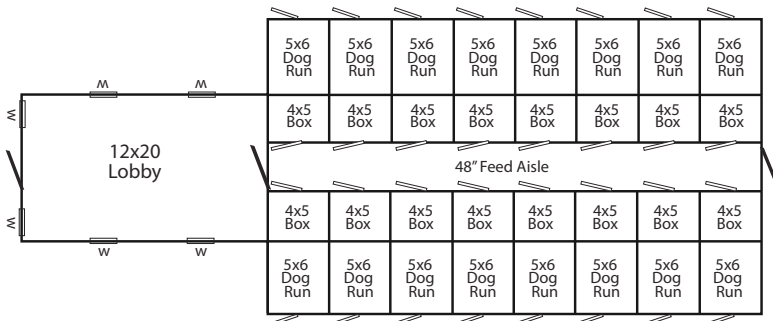

Guillotine Dog Doors

Stainless Steel Channel Drains

Stainless Steel Water Bowls

Sink

Hose Port

Vent Lite Pre-Hung Man Doors

Electrical Package

Capacity
16