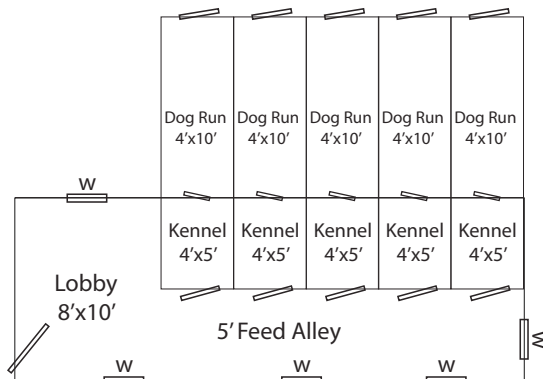

4' High Solid Dividers

Feeder Bowls

Floor Heat System

Wash Tub

Hose Port

12v Light Package

Capacity
5

14'x 54' KENNEL