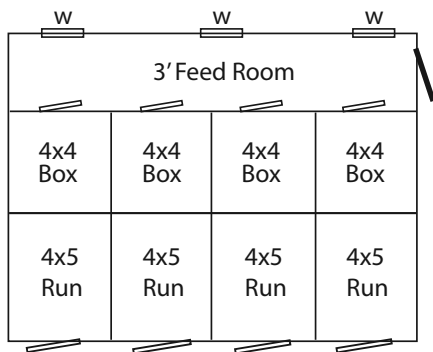

12' x 16' KENNEL

4 Run

Navajo White Siding
Buckskin Trim
Bronze Metal Roof
Standard Trim Package

Capacity
4

SHOWN WITH OPTIONAL:

Metal Roof
Elite Gable Vents
Slat Shutters
Feeder Bowls
Stainless Steel Channel Drain
4' High Solid Dividers
Electrical Package