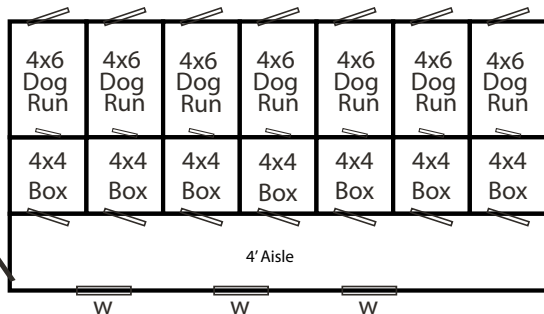

14'x28' KENNEL

7 Run

Lt. Gray Siding

White Trim

Charcoal Shingles

Capacity
7

SHOWN WITH OPTIONAL:

Vinyl Siding

Happy Pet Kennel Fronts

S.S. Feeders

S.S. Lixit Nibbles w/ Bracket

Raised Floor

Exterior Wash Down

Tenderfoot Flooring

Interior Drain

Sink

Hose Port

L-P On-Demand Water Heater

L-P Wall Mount Room Heater

2 Gable Vents

6-Ga. Welded Wire Fencing

36"x36" Slider Windows

20"x40" Slider Windows

9-Lite Pre-Hung Door