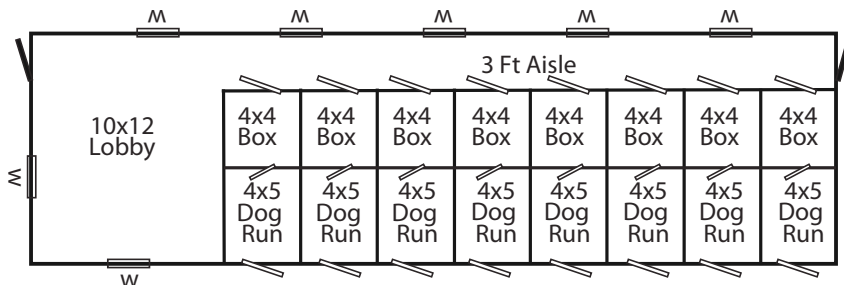

12'x 42' KENNEL

8 Run

w/10'x12' Lobby

Light Gray Siding

Dark Gray Trim

Nickel Gray Shingles

Standard Trim Package

Capacity
8

SHOWN WITH OPTIONAL:

2 A/C Units

Stainless Steel Channel Drain

Sink

Hose Port