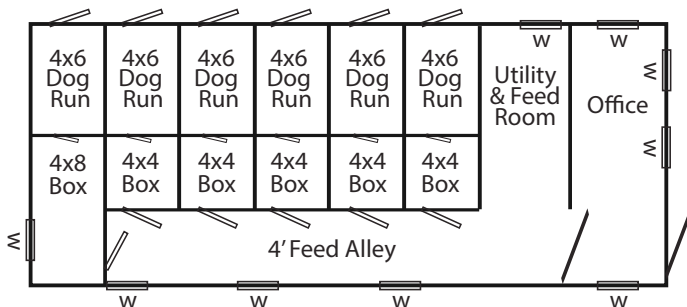

14' x 34' KENNEL

6 Run

Pearl Siding

Capacity

6

Tan Trim

Bronze Metal Roof

SHOWN WITH OPTIONAL:

Vinyl Siding

Metal Roof

Radiant Floor Heat System

Whelping Nests

Wash Tub

Retractable Hose Reel W/Hose Bib

Shower Head W/Hose Bib

16" Exhaust Fan

56" Ceiling Fans

Solar System

Exterior Wash Down

Raised Floor

Tenderfoot Flooring

Guillotine Dog Doors

Auto Water Bowls

S.S. Feeders

S.S. Kennel Fronts

6-Ga. Welded-Wire Exterior Run Fencing

9-Lite Pre-hung Door

Interior Drains

4' High Solid Dividers

Double Hung Windows