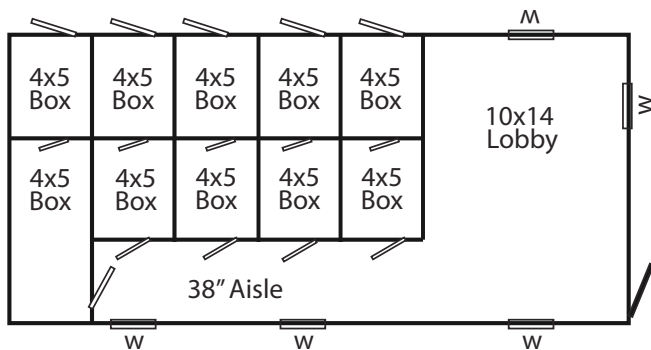

14'x 30' KENNEL

5 Run

Capacity
5

Barn Red Siding
Black Trim
Black Metal Roof

SHOWN WITH OPTIONAL:

Metal Siding
Metal Roof
9 Lite Pre-Hung Door
36x36 Slider Windows
20x40 Slider Windows
Feed Bowl System
S.S. Feeders
Hose Port
Wash Tub
Interior Drain
Radiant Floor Heat
Whelping Nests
Mini Split Heat/AC Unit
16" Exhaust Fan
4' High Solid Dividers
6-Gauge Welded-Wire Fencing
Electrical Package