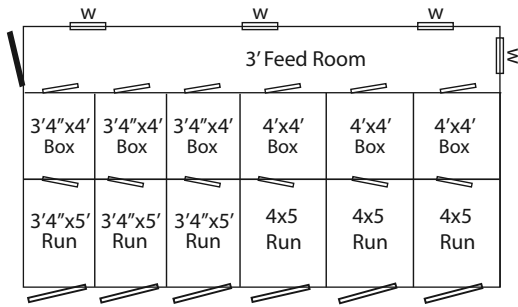

Capacity
 6

SHOWN WITH OPTIONAL:

- 11-Lite Pre Hung Door
- Elite Gable Vent
- Welded Wire Panels
- Stainless Steel Channel Drain
- Feeder Bowls
- 4' Solid Dividers

12x22 6-Run Layout

12x26 7-Run Layout

12' x 18' KENNEL