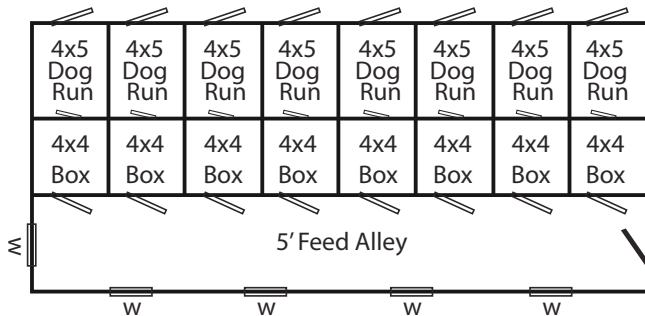

Feeder Bowls

4' High Solid Dividers

Floor Heat System

Wash Tub

Hose Port

Electrical Package

Available in two floor plan options

14'x 30' KENNEL