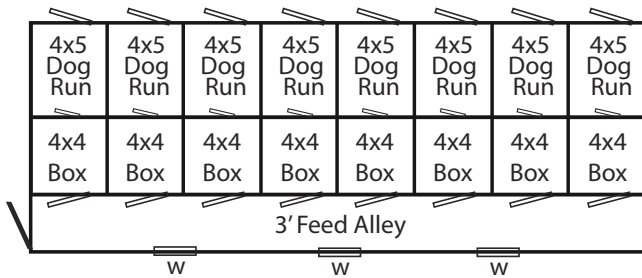

12'x 32' KENNEL

8 Run

Capacity
8

Chestnut Siding

Black Trim

Walnut Brown Shingles

Standard Trim Package

SHOWN WITH OPTIONAL:

Guillotine Dog Doors

Stainless Steel Channel Drain

Wash Tub

Mini Split Heat/AC System

Electrical Package