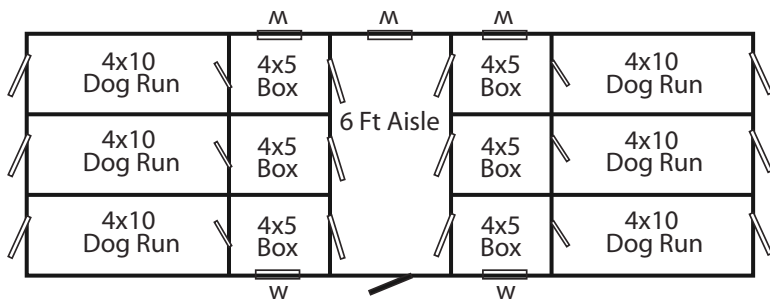

12' x 36' KENNEL

6 Run

Dk Gray Siding

White Trim

Charcoal Shingles

Black Door

Standard Trim Package

Capacity
6

SHOWN WITH OPTIONAL:

4' High Solid Dividers

AC Unit

Envi Space Heater

Hose Port

Stainless Steel Channel Drain

Electrical Package