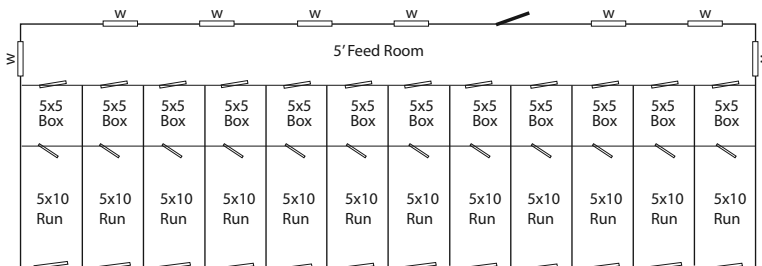

20'x 60 KENNEL

12 Run

- Light Stone Metal Siding
- Colonial Red Trim
- White Metal Roof
- Standard Trim Package

Shown with Optional:

- Metal Siding
- Metal Roof
- Welded Wire Panels
- 36"x40" Double Hung Windows
- Stainless Steel Channel Drains
- 24" Dog Doors
- Exhaust Fan
- Ceiling Fans
- 4' Solid Dividers
- Feeder Bowls
- Mini Split Heat/AC System
- Electrical Package
- On Demand Water Heater
- Sink
- Hose Port

Capacity
12