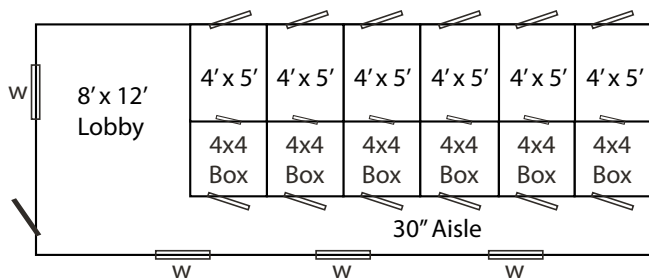

12'x 32' KENNEL

6 Run

Dk Gray Siding

White Trim

Charcoal Metal Roof

Capacity
6

SHOWN WITH OPTIONAL:

Metal Roof

Deluxe Dog Doors

Guillotine Dog Doors

Pre-Hung 9-Lite Door

Feeder Bowl System

Hose Port

Sink

Interior Drain

16" Exhaust Fan

4' High Solid Kennel Dividers

Electrical Package

Exterior Entrance Light