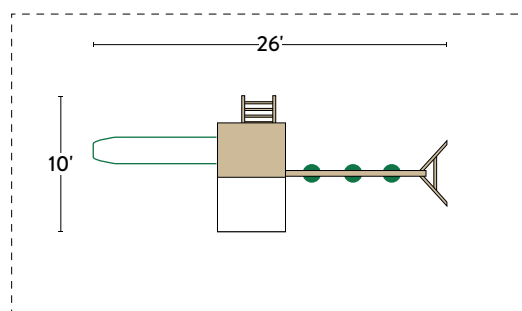

*Our team is ready to help customize any of our premium sets with options, colors, and accessories!*

PHOTO FEATURES: 5' x 8' Tower; Step Ladder; Handrail; Wood Roof; 5' x 5' Trading Post Enclosure with Lemonade Shelf; Poly Slats; 10' Wonder Wave Slide; Spotlight; 3-Position, 7' High Swing Beam; Belt Swing with soft-grip chain; Infant Swing; Dual Glider with soft-grip chain and Adapter; (6) Anchors