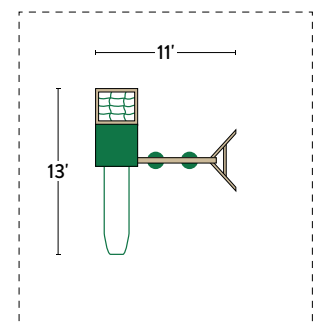

FEATURES: 40" x 40" Tower; Tarp Roof; 8' Wave Slide; 4' Rock Wall; Step Ladder; 40" x 40" Sandbox; 2-Position, 7' High Swing Beam; (2) Belt Swings; (6) Anchors