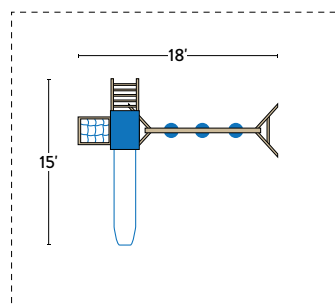

PHOTO FEATURES: 32" x 42" Tower; Step Ladder; Handrail; 3-Position, 8' High Swing Frame; Tarp Roof; 10' Wonder Wave Slide; 5' Cargo Net; (2) Belt Swings with soft-grip chain; Trapeze with soft-grip chain; (6) Anchors

RANGER #03

SPECIFICATIONS

- Tower Platform Height: 5'
- Tower Platform Dimensions: 32" x 42"
- Overall Footprint: 20' x 15'
- Recommended Playground Area: 32' x 27'
- Border: 118'
- Wood Mulch: 11 cu. yd.
- Rubber Mulch: 3 tons
- See page 78 for footprint diagram.