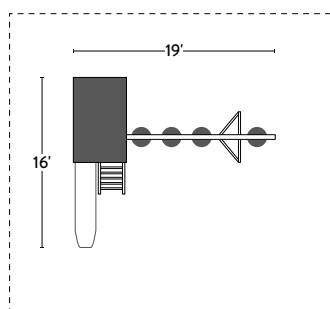

PHOTO FEATURES: 5' x 8' Tower; 5' x 5' Playhouse; 5' x 8' Sandbox; (2) Windows; Door with Window; Ladder; Handrail; 10' Avalanche Slide; 4-Position 8' High Swing Beam; (2) Belt Swings with soft-grip chain; Trapeze with soft-grip chain; Dual Glider with soft-grip chain and Adapter; (6) Anchors

LIL' CHURCHILL

SPECIFICATIONS

- Tower Platform Height: 5'
- Tower Platform Dimensions: 5' x 8'
- Enclosure: 5' x 5'
- Overall Footprint: 19' x 16'
- Recommended Playground Area: 31' x 28'
- Border: 118'
- Wood Mulch: 11 cu. yd.
- Rubber Mulch: 3 tons
- See Page 73 for footprint diagram.