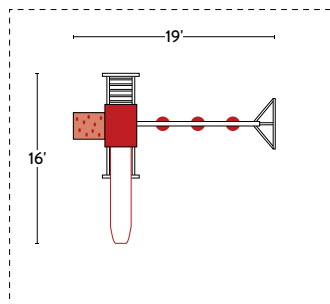

PHOTO FEATURES: 3' x 4' Tower; Step Ladder; Step Ladder Handles; 5' Rock Wall; Tarp Roof; 10' Wonder Wave Slide; 3-Position, 8' High Swing Beam; 2 Belt Swings with soft-grip chain; Trapeze with soft-grip chain; (6) Anchors

ELKHORN #03

SPECIFICATIONS

- Tower Platform Height: 5'
- Tower Platform Dimensions: 3' x 4'
- Overall Footprint: 22' x 16'
- Recommended Playground Area: 34' x 28'
- Border: 124'
- Wood Mulch: 12 cu. yd.
- Rubber Mulch: 3.5 tons
- See page 74 for footprint diagram.