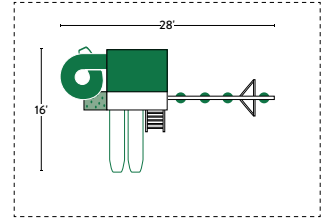

PAGE 30

REC. PLAY AREA: 36' x 29'

CHAPMAN #03

PAGE 31

REC. PLAY AREA: 40' x 28'

CITADEL #01

PAGE 32

REC. PLAY AREA: 37' x 29'