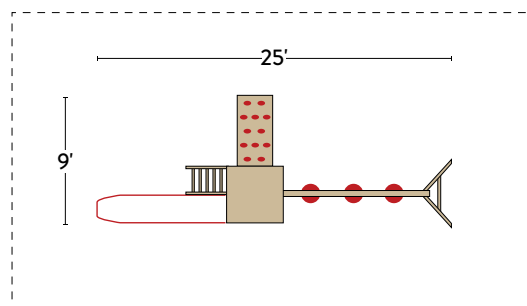

***Our team is ready to help customize any of our premium sets with options, colors, and accessories!***

PHOTO FEATURES: 4' x 4' Tower; Step Ladder; Handrail; 4' x 4' Lemonade Stand; Wood Roof; Poly Slats; 5' Rock Wall; 10' Wonder Wave Slide; Steering Wheel; 3-Position, 8' High Swing Beam; Full Bucket Child Seat with soft-grip chains; Tire Swing with 4 chains; Dual Glider with soft-grip chains and Adapter; (6) Anchors