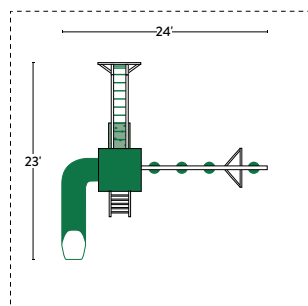

PHOTO FEATURES: 5' x 5' Tower; Step Ladder; Handrail; 5' x 5' Sandbox; Gable Roof; 5' Sidewinder Slide; 5' Rock Wall; 10' Climbing Frame; 4-Position, 8' High Swing Beam; Captain's Wheel; (2) Belt Swings with soft-grip chain; Dual Glider with soft-grip chain and Adapter; Infant Swing; (8) Anchors

5x5 BOULDER #03

SPECIFICATIONS

- Tower Platform Height: 5'
- Tower Platform Dimensions: 5' x 5'
- Overall Footprint: 19' x 16'
- Recommended Playground Area: 31' x 28'
- Border: 118'
- Wood Mulch: 11 cu. yd.
- Rubber Mulch: 3 tons
- See page 73 for footprint diagram.