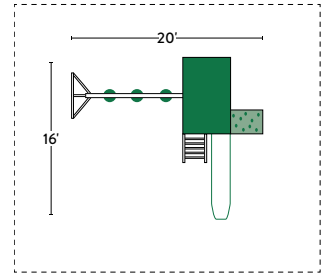

CHURCHILL #01

PAGE 10

REC. PLAY AREA: 32' x 28'