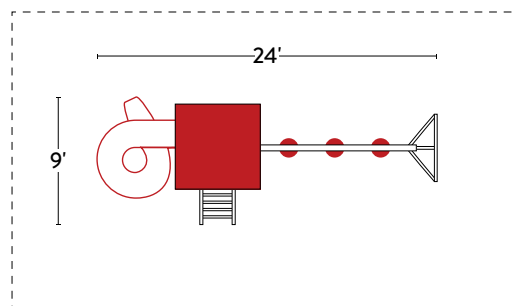

PHOTO FEATURES: 6' x 6' Tower; Tarp Roof; Step Ladder; Handrail; 6' x 6' Sandbox; 5' Super Spiral Slide; 3-Position, 8' High Swing Beam; (2) Belt Swings with soft-grip chain; Trapeze with soft-grip chain; Captain's Wheel; (6) Anchors

6x6 BOULDER #03

SPECIFICATIONS

- Tower Platform Height: 5'
- Tower Platform Dimensions: 6' x 6'
- Overall Footprint: 20' x 14'
- Recommended Playground Area: 32' x 26'
- Border: 116'
- Wood Mulch: 10 cu. yd.
- Rubber Mulch: 3 tons
- See page 73 for footprint diagram.