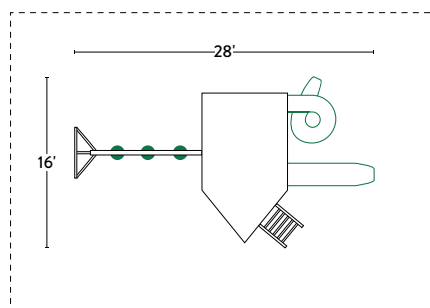

***Our team is ready to help customize any of our premium sets with options, colors, and accessories!***

PHOTO FEATURES: 5' Deck; 7' Deck; Approx. Play Deck Area 8' x 14'; Captain's Wheel; 10' Avalanche Slide; 7' Super Spiral Slide; Fireman's Pole; 3-Position, 8' High Swing Beam; Belt Swing with soft grip chain; Infant swing; Buoy Ball with soft-grip chain