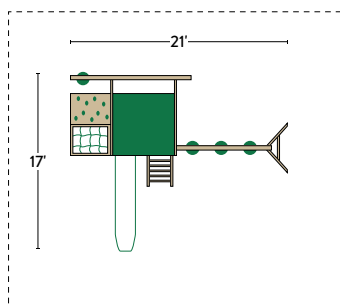

PHOTO FEATURES: 6' x 6' Tower; Step Ladder; Handrail; 6' x 6' Sandbox; Tarp Roof; Poly Slats; 5' Rock Wall; 5' Cargo Net; 10' Wonder Wave Slide; Tire Swing; Sky Glider with Cyclone Seat; 3-Position, 8' High Swing Beam; Belt Swing with soft-grip chain; Trapeze with soft-grip chain; Dual Glider and Adapter; (6) Anchors

6x6 CHALLENGER #03

SPECIFICATIONS

Tower Platform Height: 5'
Tower Platform Dimensions: 6' x 6'
Overall Footprint: 23' x 15'
Recommended Playground Area: 35' x 27'
Border: 124'
Wood Mulch: 12 cu. yd.
Rubber Mulch: 3.5 tons
See page 78 for footprint diagram.