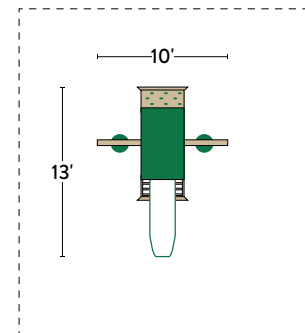

FEATURES: 66" x 40" Tower; Tarp Roof; Tire Swing; Ladder; 4' Rock Wall; 8' Wave Slide; 2-Position, 7' High Swing Beam; (2) Belt Swings; (4) Anchors