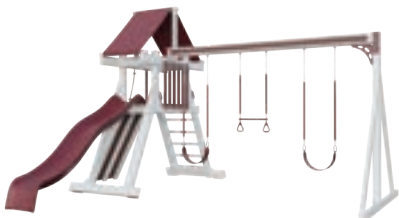

Elkhorn

ELKHORN #01

SPECIFICATIONS

1. Tower Platform Height: 5'
   - Tower Platform Dimensions: 3' x 4'
   - Overall Footprint: 19' x 16'
   - Recommended Playground Area: 31' x 28'
   - Border: 118'
   - Wood Mulch: 11 cu. yd.
   - Rubber Mulch: 3 tons
2. *See page 74 for footprint diagram.*

ELKHORN #02