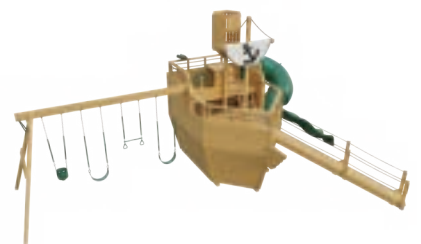

SPECIFICATIONS

Play Deck Heights: 5' & 7'

Approx. Play Deck Area: 8' x 14'

Overall Footprint: 28' x 16'

Recommended Playground Area: 40' x 28'

Border: 136'

Wood Mulch: 14 cu. yd.

Rubber Mulch: 4 tons

See page 79 for footprint diagram.

VOYAGER #02