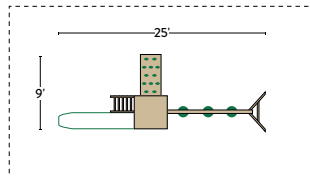

4 x 4 CHALLENGER #03

PAGE 51

REC. PLAY AREA: 37' x 21'