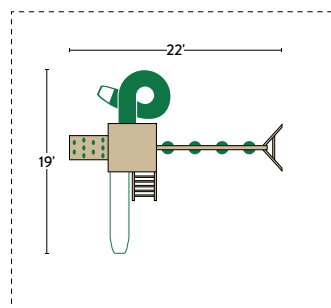

PHOTO FEATURES: 5' x 5' Tower; Step Ladder; Handrail; 5' x 5' Sandbox; Wood Roof; Poly Slats; Captain's Wheel; 5' Rock Wall; 7' Tornado Tube Slide; 10' Wonder Wave Slide; 4-Position, 8' High Swing Beam; (2) Belt Swings with soft-grip chains; Trapeze with soft-grip chains; Dual Glider with soft-grip chains and Adapter; (6) Anchors

5x5 CHALLENGER #03

SPECIFICATIONS

- Tower Platform Height: 5'
- Tower Platform Dimensions: 5' x 5'
- Overall Footprint: 17' x 14'
- Recommended Playground Area: 29' x 26'
- Border: 110'
- Wood Mulch: 10 cu. yd.
- Rubber Mulch: 2.5 tons
- See page 78 for footprint diagram.