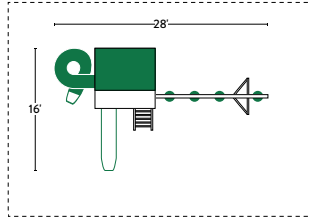

CHAPMAN #01

PAGE 30

REC. PLAY AREA: 40' x 28'