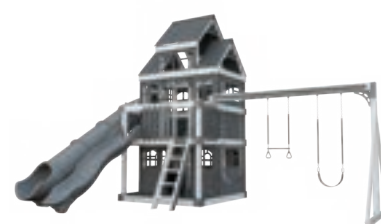

Chapman

CHAPMAN #01

CHAPMAN #02

SPECIFICATIONS

Tower Platform Height: 5'

Tower Platform Dimensions: 8' x 8'

Enclosures: (2) 5' x 8'

Overall Footprint: 28' x 16'

Recommended Playground Area: 40' x 28'

Border: 136'

Wood Mulch: 14 cu. yd.

Rubber Mulch: 4 tons

See page 75 for footprint diagram.