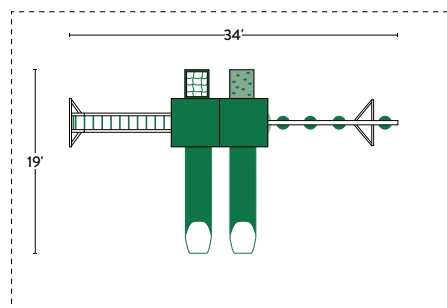

PHOTO FEATURES: (2) 5' x 5' Towers; Step Ladder; Handrail; 5' x 10' Sandbox; (2) Tarp Roofs; Bubble Panel; 5' Cargo Net; 7' Rock Wall; 5' Tunnel Express Slide; 7' Tunnel Express Slide; 10' Climbing Frame; Hammock Swing; 4-Position, 10' High Swing Beam; (2) Belt Swings with soft-grip chain; Dual Glider with soft-grip chain and Adapter; Buoy Ball with soft-grip chain; Megaphone; Spot Light; (8) Anchors

5x10 DENALI #03

SPECIFICATIONS

- Tower Platform Height: 5' & 7'
- Tower Platform Dimensions: (2) 5' x 5'
- Overall Footprint: 34' x 22'
- Recommended Playground Area: 46' x 34'
- Border: 160'
- Wood Mulch: 19 cu. yd.
- Rubber Mulch: 5.5 tons
- See page 74 for footprint diagram.