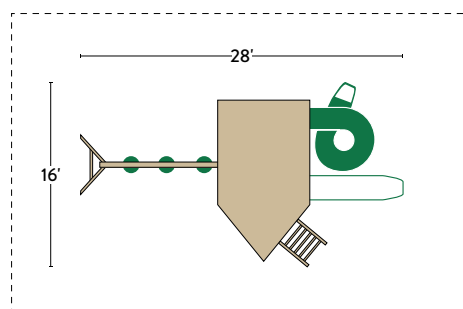

***Our team is ready to help customize any of our premium sets with options, colors, and accessories!***

PHOTO FEATURES: Crow's Nest; 7' Tornado Tube Slide; 10' Wonder Wave Slide; Ladder; Handrail; Fireman's Pole; Captain's Wheel; 3-Position, 8' High Swing Beam; (2) Belt Swing with soft-grip chain; Dual Glider and Adapter; (2) Anchors