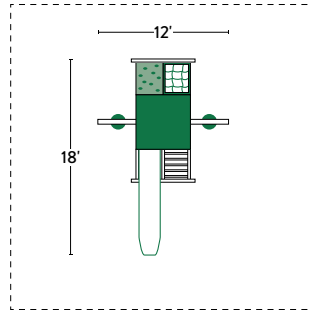

AVALANCHE #03

PAGE 9

REC. PLAY AREA: 24' x 30'