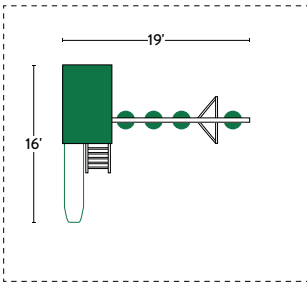

CHURCHILL #02

PAGE 10

REC. PLAY AREA: 31' x 28'