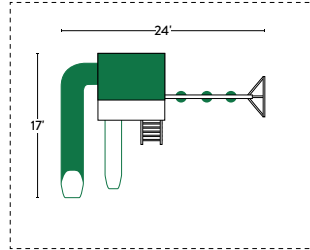

PAGE 30

REC. PLAY AREA: 36' x 29'

CHAPMAN #03

PAGE 31

REC. PLAY AREA: 40' x 28'

CITADEL #01

PAGE 32

REC. PLAY AREA: 37' x 29'