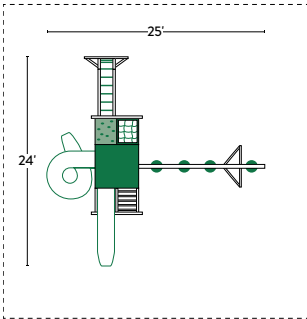

**G. BRUNO**

**AVALANCHE #01**

PAGE 8

REC. PLAY AREA: 35' x 36'

**AVALANCHE #02**

PAGE 8

REC. PLAY AREA: 33' x 29'

**AVALANCHE #03**