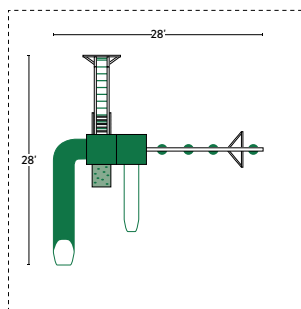

**Our team is ready to help customize any of our premium sets with options, colors, and accessories!**

PHOTO FEATURES: (2) 4' x 4' Towers; Step Ladder; Handrail; 4' x 8' Sandbox; (2) Tarp Roofs; 7' Rock Wall; 7' Sidewinder Slide; 10' Avalanche Slide; 10' Climbing Frame; 4-Position, 8' High Swing Beam; (2) Belt Swings with soft-grip chain; Dual Glider with soft-grip chain and Adapter; Buoy Ball with soft-grip chain; Bubble Panel; Binoculars; Spot Light; (8) Anchors