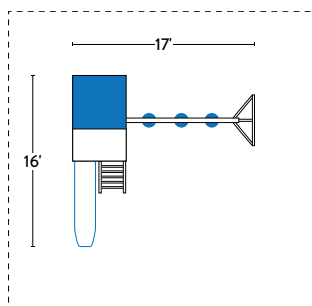

PHOTO FEATURES: 5' x 8' Tower; Step Ladder; Handrail; 5' x 8' Sandbox; Tarp Roof; 10' Avalanche Slide; 3-Position, 8' High Swing Beam; (2) Belt Swings with soft-grip chain; Dual Glider with soft grip chain and Adapter; Binoculars; (6) Anchors

MATTERHORN #03

SPECIFICATIONS

- Tower Platform Height: 5'
- Tower Platform Dimensions: 5' x 8'
- Overall Footprint: 22' x 16'
- Recommended Playground Area: 34' x 28'
- Border: 124'
- Wood Mulch: 12 cu. yd.
- Rubber Mulch: 3.5 tons
- See page 74 for footprint diagram.