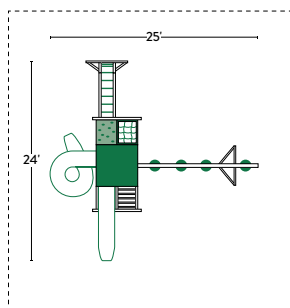

PHOTO FEATURES: 5' x 5' Tower; Step Ladder; Handrail; 5' Rock Wall; 5' Cargo Net; Tire Swing; Pyramid Roof; 5' Super Spiral Slide; 10' Wonder Wave Slide; 10' Climbing Frame; 4-Position 8' High Swing Beam; (2) Belt Swings with soft-grip chain; Dual Glider with soft-grip chain and Adapter; Buoy Ball with soft-grip chain; (8) Anchors

AVALANCHE #03

SPECIFICATIONS

- Tower Platform Height: 5'
- Tower Platform Dimensions: 5' x 5'
- Overall Footprint: 21' x 17'
- Recommended Playground Area: 33' x 29'
- Border: 124'
- Wood Mulch: 12 cu. yd.
- Rubber Mulch: 3.5 tons
- See page 73 for footprint diagram.