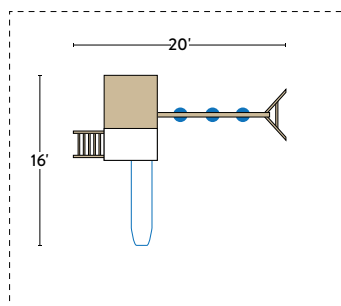

***Our team is ready to help customize any of our premium sets with options, colors, and accessories!***

PHOTO FEATURES: 5' x 8' Tower; Tree House; Step Ladder; Handrail; 5' x 7' Sandbox with Sandbox Railing; 10' Wonder Wave Slide; Telescope; 3-Position, 7' High Swing Beam; (2) Belt Swings; Dual Glider and Adapter; (6) Anchors