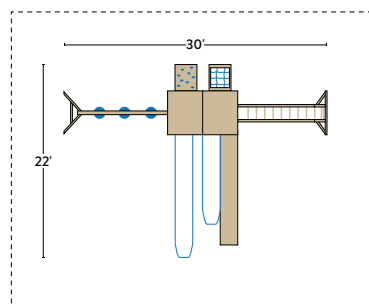

***Our team is ready to help customize any of our premium sets with options, colors, and accessories!***

PHOTO FEATURES: (2) 5' x 4' Towers; Ladder; Handrail; 5' x 4' Sandbox; 5' x 4' Ground Level Deck; (2) Wood Roofs; Hammock Swing; 7' Rock Wall; 5' Cargo Net; 12' Ramp; 10' Climbing Set; 3-Position, 8' High Swing Beam; Belt Swing with soft-grip chains; Trapeze with soft-grip chains; Dual Glider with soft-grip chains and Adapter; 10' Avalanche Slide; 14' Avalanche Slide; (6) Anchors