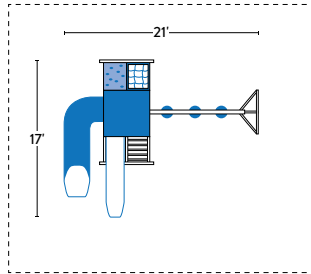

AVALANCHE #02

PAGE 8

REC. PLAY AREA: 33' x 29'