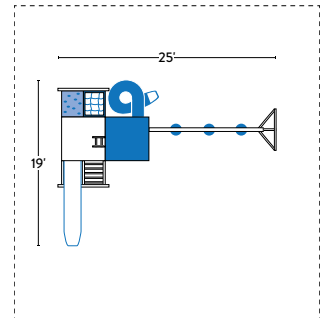

4 x 8 DENALI #01

PAGE 23

REC. PLAY AREA: 37' x 31'

RAMBLER PEAK #01