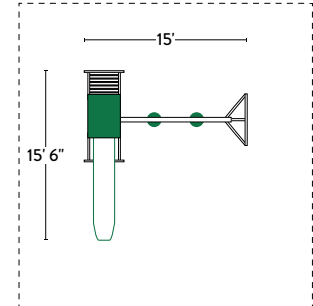

FEATURES: 3' x 4' Tower; Step Ladder; Handrail; Tarp Roof; 10' Wonder Wave Slide; 2-Position, 8' High Swing Beam; (2) Belt Swings with soft-grip chain; (6) Anchors