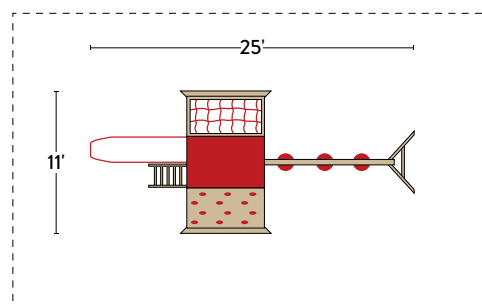

PHOTO FEATURES: 4' x 6' Tower; Tire Swing; Ladder; Hand Grips; Handrail; 5' Rock Wall; 5' Cargo Net; Tarp Roof; Telescope; 10' Wonder Wave Slide; 3-Position, 8' Swing Beam; (2) Belt Swings with soft-grip chain; Dual Glider with soft-grip chain and Adapter; (6) Anchors

OLYMPUS #03

SPECIFICATIONS

- Tower Platform Height: 5'
- Tower Platform Dimensions: 4' x 6'
- Overall Footprint: 23' x 15'
- Recommended Playground Area: 35' x 37'
- Border: 144'
- Wood Mulch: 16 cu. yd.
- Rubber Mulch: 4.5 tons
- See page 77 for footprint diagram.