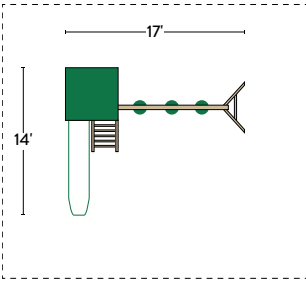

FOOTPRINTS

5 x 5 CHALLENGER #02

PAGE 52

REC. PLAY AREA: 29' x 26'

5 x 5 CHALLENGER #03