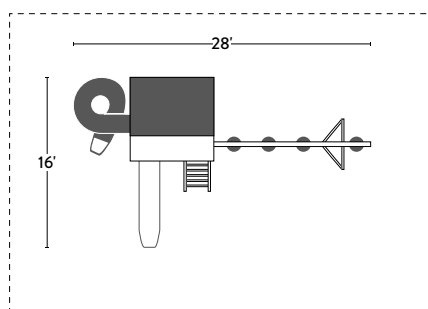

PHOTO FEATURES: 8' x 8' Tower; Step Ladder; Handrail; 7' Tornado Tube Slide; 10' Wonder Wave Slide; 4-Position, 10' High Swing Beam; (2) Belt Swings with soft-grip chain; Full Bucket Child Seat with soft-grip chain; Dual Glider with soft-grip chain and Adapter; (6) Anchors

CHAPMAN #03

SPECIFICATIONS

- Tower Platform Height: 5'
- Tower Platform Dimensions: 8' x 8'
- Overall Footprint: 24' x 17'
- Recommended Playground Area: 36' x 29'
- Border: 130'
- Wood Mulch: 13 cu. yd.
- Rubber Mulch: 3.5 tons
- See page 75 for footprint diagram.