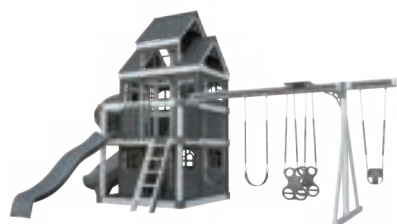

CHAPMAN #02