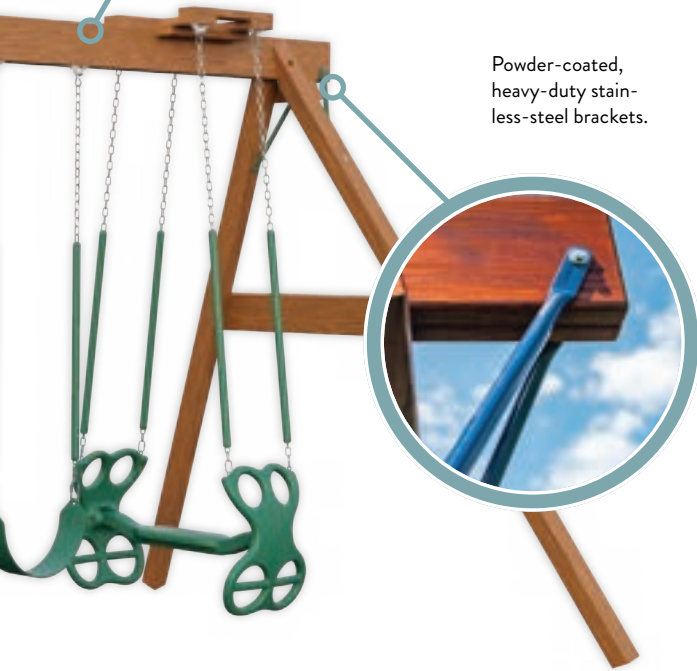

# WOOD PLAYSETS

Fade-resistant, extra-durable tarp.

Heavy-duty stainless-steel swing bearings.

Slides are heavy-weight, solid-to-the-core and resist sun and fading.

Floor boards are eco-friendly recycled plastic lumber. Strong, durable, and low-maintenance. **NO rotting, splintering, painting or staining!**

**OPTIONAL** Poly slats are eco-friendly recycled plastic lumber. Strong, durable, and low-maintenance. **NO rotting, splintering, painting or staining!**

Heavy-duty, double 2x6, vertical-edge swing beams.