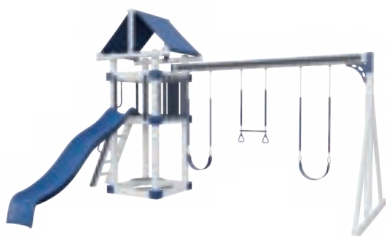

4x4 Boulder

4x4 BOULDER #01

SPECIFICATIONS

- Tower Platform Height: 5'
- Tower Platform Dimensions: 4' x 4'
- Overall Footprint: 19' x 12'
- Recommended Playground Area: 31' x 24'
- Border: 110'
- Wood Mulch: 9 cu. yd.
- Rubber Mulch: 2.5 tons

See page 73 for footprint diagram.

4x4 BOULDER #02