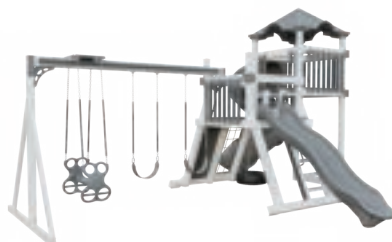

CONCORD #03

SPECIFICATIONS

- Tower Platform Height: 5' & 7'
- Tower Platform Dimensions: (2) 5' x 5'
- Overall Footprint: 25' x 17'
- Recommended Playground Area: 37' x 29'
- Border: 132'
- Wood Mulch: 13 cu. yd.
- Rubber Mulch: 4 tons
- See page 74 for footprint diagram.