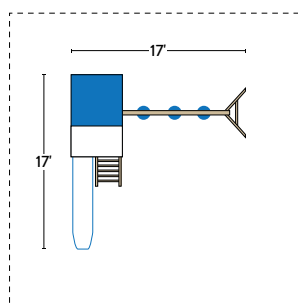

*Our team is ready to help customize any of our premium sets with options, colors, and accessories!*

PHOTO FEATURES: 5' x 8' Tower; Step Ladder; Handrail; 5' x 7' Sandbox; Tarp Roof; 10' Wonder Wave Slide; Captain's Wheel; 3-Position, 8' High Swing Beam; (2) Belt Swing with soft-grip chain; Dual Glider and Adapter; (6) Anchors