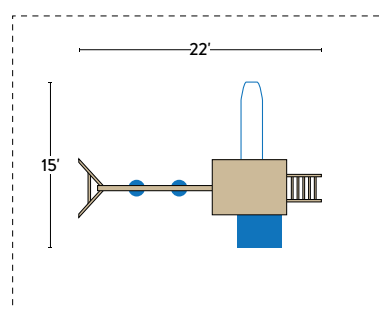

PHOTO FEATURES: Inside Benches; Inside Table; Awning over door; Poly Slats; 10' Wonder Wave Slide; Built-in Rock Wall; 3-Position Swing Beam; (2) Belt Swings with soft-grip chain; Tic-Tac-Toe Panel

THE SCOUT #03

SPECIFICATIONS

- Tower Platform Height: 5'
- Tower Platform Dimensions: 81" x 61"
- Overall Footprint: 24' x 15'
- Recommended Playground Area: 36' x 27'
- Border: 126'
- Wood Mulch: 12 cu. yd.
- Rubber Mulch: 3.5 tons
- See page 77 for footprint diagram.