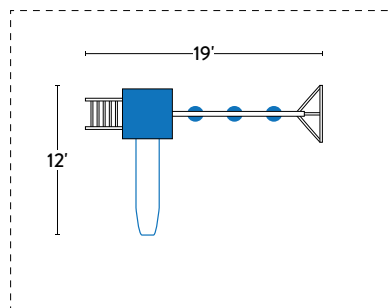

PHOTO FEATURES: 4' x 4' Tower; Step Ladder; Handrail; 4' x 4' Sandbox; Tarp Roof; 10' Wonder Wave Slide; 3-Position, 8' High Swing Beam; (2) Belt Swings with soft-grip chain; Trapeze with soft-grip chain; (6) Anchors

4x4 BOULDER #03

SPECIFICATIONS

- Tower Platform Height: 5'
- Tower Platform Dimensions: 4' x 4'
- Overall Footprint: 19' x 12'
- Recommended Playground Area: 31' x 24'
- Border: 110'
- Wood Mulch: 9 cu. yd.
- Rubber Mulch: 2.5 tons
- See page 73 for footprint diagram.