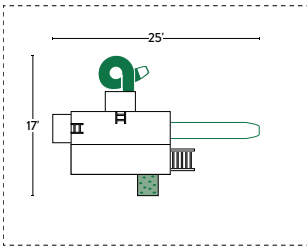

PAGE 30

REC. PLAY AREA: 36' x 29'

CHAPMAN #03

PAGE 31

REC. PLAY AREA: 40' x 28'

CITADEL #01

PAGE 32

REC. PLAY AREA: 37' x 29'