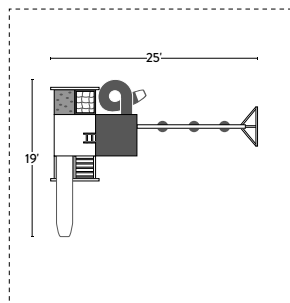

Photo features: (2) 5' x 5' Towers; Tire Swing; Step Ladder; Handrail; Rock Wall; Cargo Net; Pyramid Roof; 7' Tornado Tube Slide; 10' Avalanche Slide; 3-Position, 10' High Swing Beam; (2) Belt Swing with soft-grip chain; Dual Glider with soft-grip chain and Adapter; Binoculars; (6) Anchors

CONCORD #03

SPECIFICATIONS

- Tower Platform Height: 5' & 7'
- Tower Platform Dimensions: (2) 5' x 5'
- Overall Footprint: 25' x 17'
- Recommended Playground Area: 37' x 29'
- Border: 132'
- Wood Mulch: 13 cu. yd.
- Rubber Mulch: 4 tons
- See page 74 for footprint diagram.