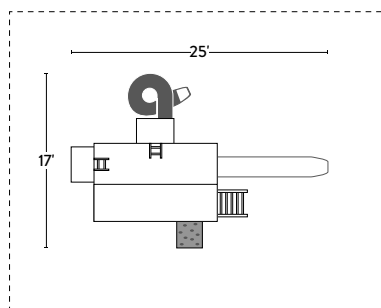

PHOTO FEATURES: 7' 6" x 12' Tower; Step Ladder; Handrail; 9' Tornado Tube Slide; 14' Avalanche Slide; (2) 24' x 36" Turrets; Double Gate; 5' Rock Wall

ADD SOME FUN!

Search for all creatures large and small with a spotlight.

A tic-tac-toe panel offers hours of game-time fun with friends.