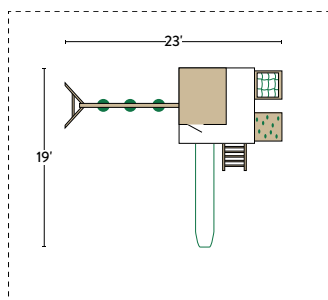

***Our team is ready to help customize any of our premium sets with options, colors, and accessories!***

PHOTO FEATURES: 8' x 8' Tower; 5' x 6' Playhouse with wrap-around porch; Step Ladder; Handrail; Door; (2) Windows; Tire Swing; 8' x 8' Sandbox; Poly Slats; 10' Wonder Wave Slide; Tic-Tac-Toe Panel; 5' Rock Wall; 5' Cargo Net; Fireman's Pole; 3-Position, 8' High Swing Beam; Belt Swing with soft-grip chain; Dual Glider and Adapter; Full Bucket Child Seat with soft-grip chain; (6) Anchors