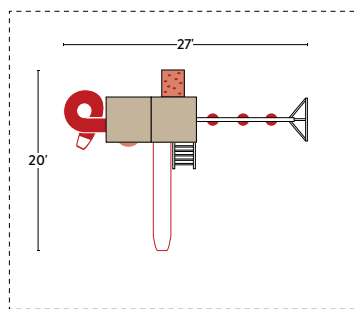

PHOTO FEATURES: (2) 5' x 5' Towers ; Step Ladder; Handrail; 5' x 5' Sandbox; (2) A-Frame Roofs; 7' Rock Wall; 9' Tornado Tube Slide; 5' x 5' Picnic Table; Bubble Panel; 14' Avalanche Slide; Captain's Wheel; Binoculars; 3-Position, 10' High Swing Beam; (2) Belt Swings with soft-grip chain; Dual Glider with soft-grip chain and Adapter; (6) Anchors

RAMBLER PEAK #03

SPECIFICATIONS

- Tower Platform Heights: 7' & 9'
- Tower Platform Dimensions: (2) 5' x 5'
- Overall Footprint: 28' x 16'
- Recommended Playground Area: 40' x 28'
- Border: 136'
- Wood Mulch: 14 cu. yd.
- Rubber Mulch: 4 tons
- See page 74 for footprint diagram.