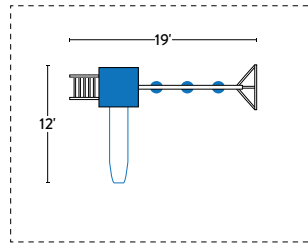

LI'L CHURCHILL #01

PAGE 11

4 x 4 BOULDER #01

PAGE 12

REC. PLAY AREA: 31' x 24'

4 x 4 BOULDER #02

PAGE 12

REC. PLAY AREA: 31' x 24'