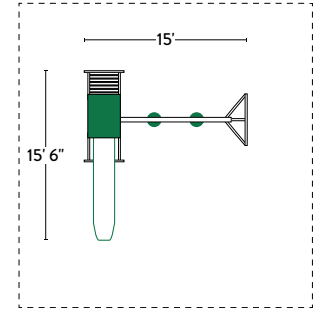

FEATURES: 3' x 4' Tower; Step Ladder; Handrail; Tarp Roof; 10' Wonder Wave Slide; 2-Position, 8' High Swing Beam; (2) Belt Swings with soft-grip chain; (6) Anchors