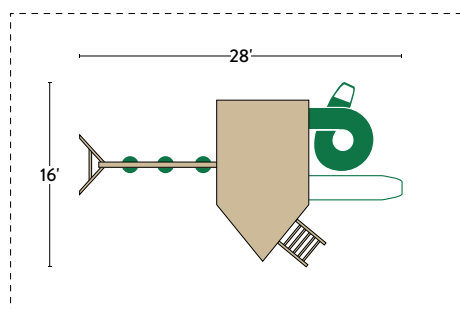

PHOTO FEATURES: Crow's Nest; 7' Tornado Tube Slide; 10' Wonder Wave Slide; Ladder; Handrail; Fireman's Pole; Captain's Wheel; 3-Position, 8' High Swing Beam; (2) Belt Swing with soft-grip chain; Dual Glider and Adapter; (2) Anchors

CUTTER #01

SPECIFICATIONS

Play Deck Heights: 5' & 7'
Approx. Play Deck Area: 8' x 14'
Overall Footprint: 32' x 24'
Recommended Playground Area: 44' x 36'
Border: 160'
Wood Mulch: 20 cu. yd.
Rubber Mulch: 5.5 tons
See page 79 for footprint diagram.