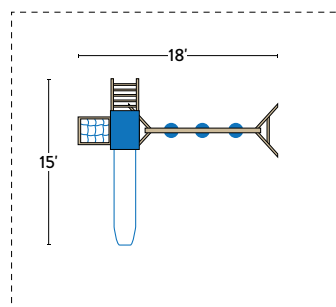

PHOTO FEATURES: 32" x 42" Tower; Step Ladder; Handrail; 3-Position, 8' High Swing Frame; Tarp Roof; 10' Wonder Wave Slide; 5' Cargo Net; (2) Belt Swings with soft-grip chain; Trapeze with soft-grip chain; (6) Anchors

RANGER #03

SPECIFICATIONS

- Tower Platform Height: 5'
- Tower Platform Dimensions: 32" x 42"
- Overall Footprint: 20' x 15'
- Recommended Playground Area: 32' x 27'
- Border: 118'
- Wood Mulch: 11 cu. yd.
- Rubber Mulch: 3 tons
- See page 78 for footprint diagram.