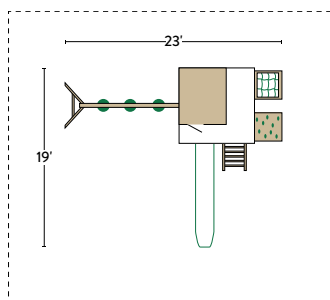

PHOTO FEATURES: 8' x 8' Tower; 5' x 6' Playhouse with wrap-around porch; Step Ladder; Handrail; Door; (2) Windows; Tire Swing; 8' x 8' Sandbox; Poly Slats; 10' Wonder Wave Slide; Tic-Tac-Toe Panel; 5' Rock Wall; 5' Cargo Net; Fireman's Pole; 3-Position, 8' High Swing Beam; Belt Swing with soft-grip chain; Dual Glider and Adapter; Full Bucket Child Seat with soft-grip chain; (6) Anchors

EXPEDITION #03

SPECIFICATIONS

- Tower Platform Height: 5'
- Tower Platform Dimensions: 8' x 8'
- Enclosure: 5' x 6'
- Overall Footprint: 28' x 17'
- Recommended Playground Area: 40' x 29'
- Border: 138'
- Wood Mulch: 15 cu. yd.
- Rubber Mulch: 4 tons
- See page 77 for footprint diagram.