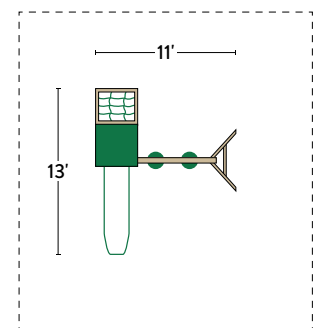

FEATURES: 40" x 40" Tower; Tarp Roof; 8' Wave Slide; 4' Rock Wall; Step Ladder; 40" x 40" Sandbox; 2-Position, 7' High Swing Beam; (2) Belt Swings; (6) Anchors