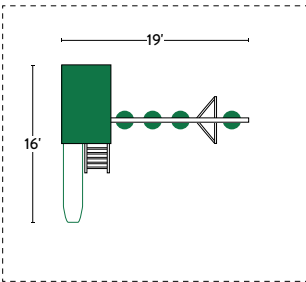

CHURCHILL #02

PAGE 10

REC. PLAY AREA: 31' x 28'