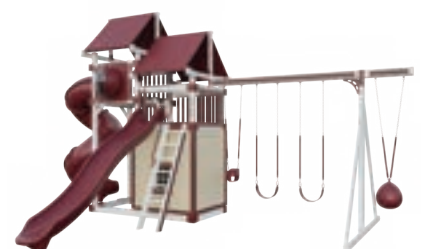

SPECIFICATIONS

- Tower Platform Height: 5' & 7'
- Tower Platform Dimensions: (2) 5' x 5'
- Overall Footprint: 25' x 19'
- Recommended Playground Area: 37' x 31'
- Border: 136'
- Wood Mulch: 15 cu. yd.
- Rubber Mulch: 4 tons
- See page 74 for footprint diagram.

Rambler Peak

RAMBLER PEAK #01

SPECIFICATIONS

Tower Platform Height: 7' & 9'

Tower Platform Dimensions: (2) 5' x 5'

Overall Footprint: 27' x 20'

Recommended Playground Area: 39' x 33'

Border: 144'

Wood Mulch: 16 cu. yd.

Rubber Mulch: 4.5 tons

See page 74 for footprint diagram.

RAMBLER PEAK #02

RAMBLER PEAK #01

We are taking play to superior heights! Our RAMBLER PEAK playsets are two towering, never-splinter platforms at 7' & 9'. Scale to new heights with an optional colossal 7' rock wall and a Peek-a-Boo panel. These sets favor two slides like our Tornado Tube, Avalanche, and Sidewinder. An optional 5' x 5' picnic table or an adult-sized hammock is also nestled underneath. The best part? Like most of our heavy-weight vinyl playsets, our RAMBLER PEAKS can evolve with your kids well into their teens!