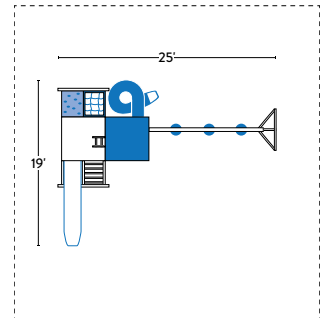

4 x 8 DENALI #01

PAGE 23

REC. PLAY AREA: 37' x 31'

RAMBLER PEAK #01