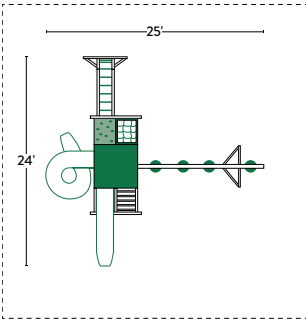

AVALANCHE #01

PAGE 8

REC. PLAY AREA: 35' x 36'