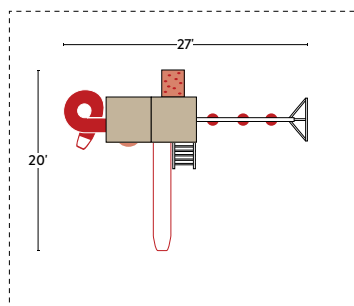

PHOTO FEATURES: (2) 5' x 5' Towers ; Step Ladder; Handrail; 5' x 5' Sandbox; (2) A-Frame Roofs; 7' Rock Wall; 9' Tornado Tube Slide; 5' x 5' Picnic Table; Bubble Panel; 14' Avalanche Slide; Captain's Wheel; Binoculars; 3-Position, 10' High Swing Beam; (2) Belt Swings with soft-grip chain; Dual Glider with soft-grip chain and Adapter; (6) Anchors

RAMBLER PEAK #03

SPECIFICATIONS

- Tower Platform Heights: 7' & 9'
- Tower Platform Dimensions: (2) 5' x 5'
- Overall Footprint: 28' x 16'
- Recommended Playground Area: 40' x 28'
- Border: 136'
- Wood Mulch: 14 cu. yd.
- Rubber Mulch: 4 tons
- See page 74 for footprint diagram.