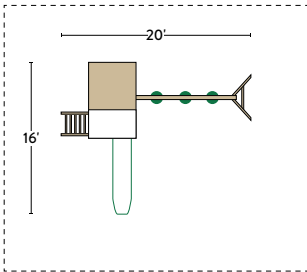

PAGE 62

REC. PLAY AREA: 34' x 29'

TREE HOUSE #03

PAGE 63

REC. PLAY AREA: 32' x 28'

**VOYAGER #01**

PAGE 64

REC. PLAY AREA: 40' x 28'