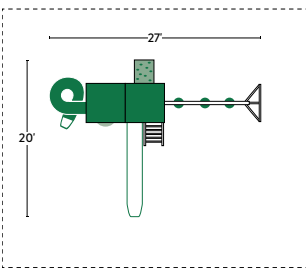

PAGE 24

REC. PLAY AREA: 39' x 33'

RAMBLER PEAK #02