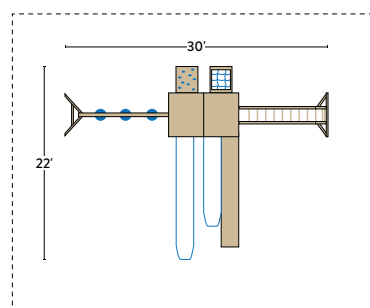

Our team is ready to help customize any of our premium sets with options, colors, and accessories!

PHOTO FEATURES: (2) 5' x 4' Towers; Ladder; Handrail; 5' x 4' Sandbox; 5' x 4' Ground Level Deck; (2) Wood Roofs; Hammock Swing; 7' Rock Wall; 5' Cargo Net; 12' Ramp; 10' Climbing Set; 3-Position, 8' High Swing Beam; Belt Swing with soft-grip chains; Trapeze with soft-grip chains; Dual Glider with soft-grip chains and Adapter; 10' Avalanche Slide; 14' Avalanche Slide; (6) Anchors