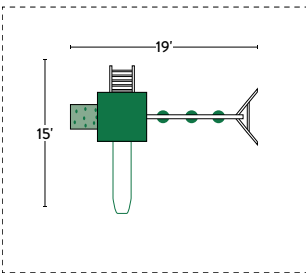

4 x 4 BOULDER #03

PAGE 13

REC. PLAY AREA: 31' x 27'