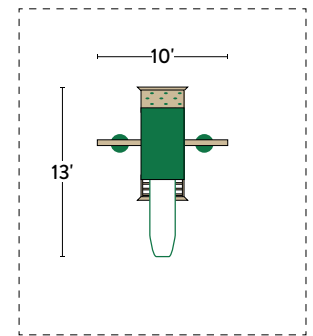

FEATURES: 66" x 40" Tower; Tarp Roof; Tire Swing; Ladder; 4' Rock Wall; 8' Wave Slide; 2-Position, 7' High Swing Beam; (2) Belt Swings; (4) Anchors