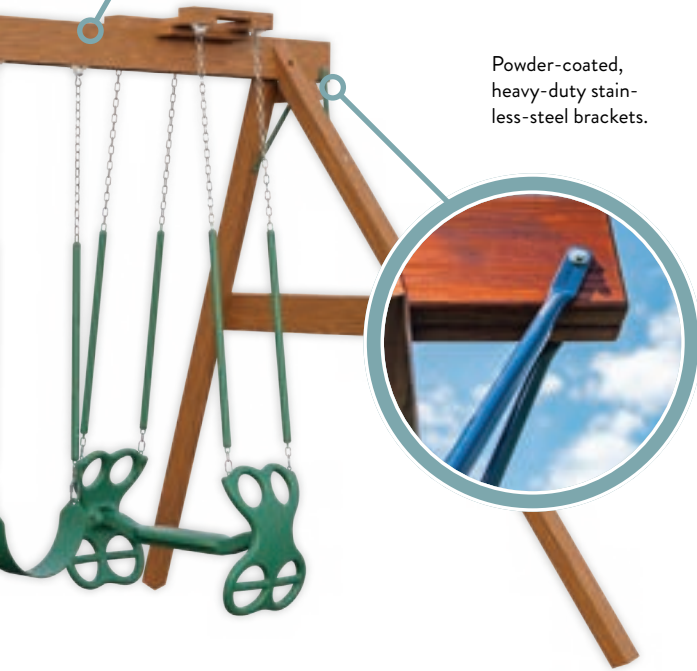

WOOD PLAYSETS

Fade-resistant, extra-durable tarp.

Heavy-duty stainless-steel swing bearings.

Slides are heavy-weight, solid-to-the-core and resist sun and fading.

Floor boards are eco-friendly recycled plastic lumber. Strong, durable, and low-maintenance. **NO rotting, splintering, painting or staining!**

OPTIONAL Poly slats are eco-friendly recycled plastic lumber. Strong, durable, and low-maintenance. **NO rotting, splintering, painting or staining!**

Heavy-duty, double 2x6, vertical-edge swing beams.