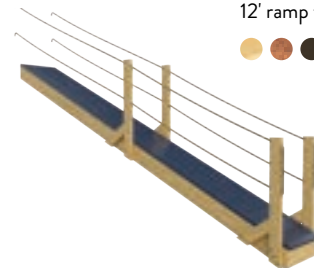

EXTRAS

PEEK-A-BOO PANEL

ROCK WALL

Available in 5' & 7'

RAMP

12' ramp for 5' platform.

BUBBLE PANEL

CARGO NET