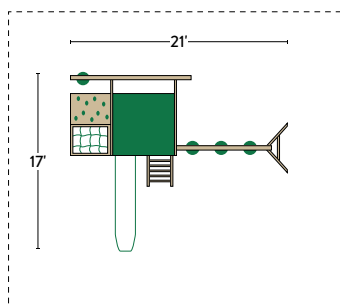

PHOTO FEATURES: 6' x 6' Tower; Step Ladder; Handrail; 6' x 6' Sandbox; Tarp Roof; Poly Slats; 5' Rock Wall; 5' Cargo Net; 10' Wonder Wave Slide; Tire Swing; Sky Glider with Cyclone Seat; 3-Position, 8' High Swing Beam; Belt Swing with soft-grip chain; Trapeze with soft-grip chain; Dual Glider and Adapter; (6) Anchors

6x6 CHALLENGER #03

SPECIFICATIONS

- Tower Platform Height: 5'
- Tower Platform Dimensions: 6' x 6'
- Overall Footprint: 23' x 15'
- Recommended Playground Area: 35' x 27'
- Border: 124'
- Wood Mulch: 12 cu. yd.
- Rubber Mulch: 3.5 tons
- See page 78 for footprint diagram.