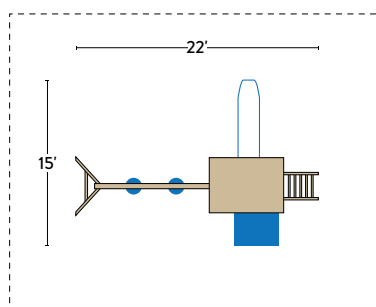

PHOTO FEATURES: Inside Benches; Inside Table; Awning over door; Poly Slats; 10' Wonder Wave Slide; Built-in Rock Wall; 3-Position Swing Beam; (2) Belt Swings with soft-grip chain; Tic-Tac-Toe Panel

THE SCOUT #03

SPECIFICATIONS

- Tower Platform Height: 5'
- Tower Platform Dimensions: 81" x 61"
- Overall Footprint: 24' x 15'
- Recommended Playground Area: 36' x 27'
- Border: 126'
- Wood Mulch: 12 cu. yd.
- Rubber Mulch: 3.5 tons
- See page 77 for footprint diagram.