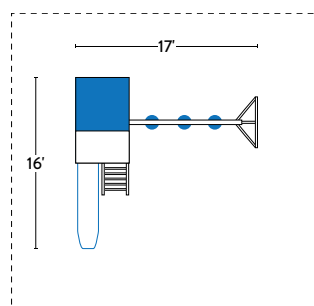

PHOTO FEATURES: 5' x 8' Tower; Step Ladder; Handrail; 5' x 8' Sandbox; Tarp Roof; 10' Avalanche Slide; 3-Position, 8' High Swing Beam; (2) Belt Swings with soft-grip chain; Dual Glider with soft grip chain and Adapter; Binoculars; (6) Anchors

MATTERHORN #03

SPECIFICATIONS

- Tower Platform Height: 5'
- Tower Platform Dimensions: 5' x 8'
- Overall Footprint: 22' x 16'
- Recommended Playground Area: 34' x 28'
- Border: 124'
- Wood Mulch: 12 cu. yd.
- Rubber Mulch: 3.5 tons
- See page 74 for footprint diagram.