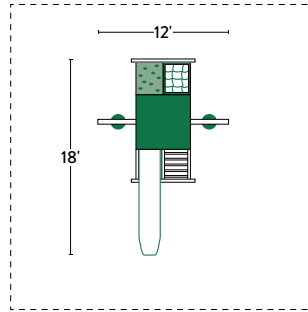

AVALANCHE #03

PAGE 9

REC. PLAY AREA: 24' x 30'