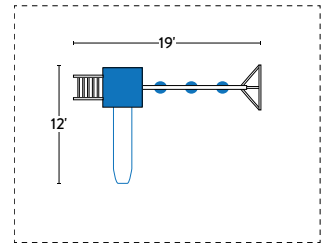

LI'L CHURCHILL #01

PAGE 11

4 x 4 BOULDER #01

PAGE 12

REC. PLAY AREA: 31' x 24'

4 x 4 BOULDER #02

PAGE 12

REC. PLAY AREA: 31' x 24'