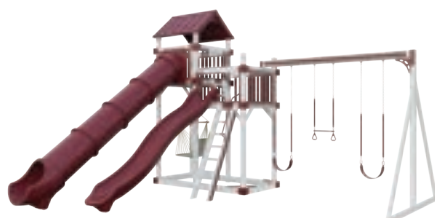

Wood Mulch: 16 cu. yd.

Rubber Mulch: 4.5 tons

See page 74 for footprint diagram.

RAMBLER PEAK #02

RAMBLER PEAK #01

We are taking play to superior heights! Our RAMBLER PEAK playsets are two towering, never-splinter platforms at 7' & 9'. Scale to new heights with an optional colossal 7' rock wall and a Peek-a-Boo panel. These sets favor two slides like our Tornado Tube, Avalanche, and Sidewinder. An optional 5' x 5' picnic table or an adult-sized hammock is also nestled underneath. The best part? Like most of our heavy-weight vinyl playsets, our RAMBLER PEAKS can evolve with your kids well into their teens!

RAMBLER PEAK #03

SPECIFICATIONS

- Tower Platform Heights: 7' & 9'
- Tower Platform Dimensions: (2) 5' x 5'
- Overall Footprint: 28' x 16'
- Recommended Playground Area: 40' x 28'
- Border: 136'
- Wood Mulch: 14 cu. yd.
- Rubber Mulch: 4 tons
- See page 74 for footprint diagram.