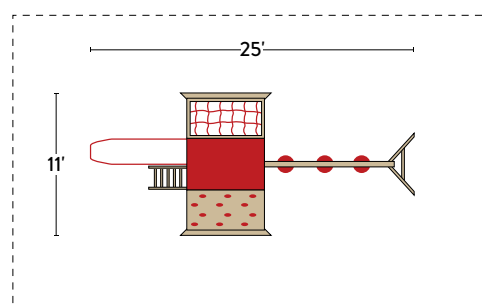

PHOTO FEATURES: 4' x 6' Tower; Tire Swing; Ladder; Hand Grips; Handrail; 5' Rock Wall; 5' Cargo Net; Tarp Roof; Telescope; 10' Wonder Wave Slide; 3-Position, 8' Swing Beam; (2) Belt Swings with soft-grip chain; Dual Glider with soft-grip chain and Adapter; (6) Anchors

OLYMPUS #03

SPECIFICATIONS

Tower Platform Height: 5'
Tower Platform Dimensions: 4' x 6'
Overall Footprint: 23' x 15'
Recommended Playground Area: 35' x 37'
Border: 144'
Wood Mulch: 16 cu. yd.
Rubber Mulch: 4.5 tons
See page 77 for footprint diagram.