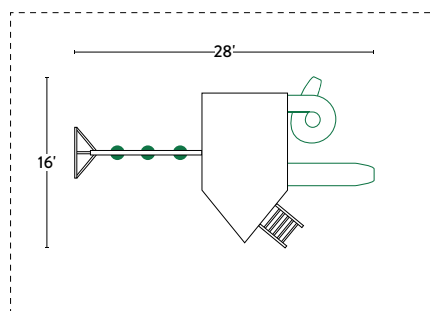

Our team is ready to help customize any of our premium sets with options, colors, and accessories!

PHOTO FEATURES: 5' Deck; 7' Deck; Approx. Play Deck Area 8' x 14'; Captain's Wheel; 10' Avalanche Slide; 7' Super Spiral Slide; Fireman's Pole; 3-Position, 8' High Swing Beam; Belt Swing with soft grip chain; Infant swing; Buoy Ball with soft-grip chain