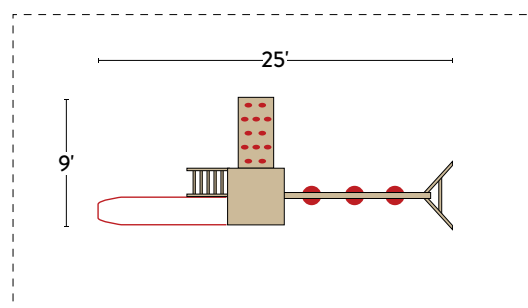

PHOTO FEATURES: 4' x 4' Tower; Step Ladder; Handrail; 4' x 4' Lemonade Stand; Wood Roof; Poly Slats; 5' Rock Wall; 10' Wonder Wave Slide; Steering Wheel; 3-Position, 8' High Swing Beam; Full Bucket Child Seat with soft-grip chains; Tire Swing with 4 chains; Dual Glider with soft-grip chains and Adapter; (6) Anchors

4x4 CHALLENGER #03

SPECIFICATIONS

- Tower Platform Height: 5'
- Tower Platform Dimensions: 4' x 4'
- Overall Footprint: 16' x 13'
- Recommended Playground Area: 28' x 25'
- Border: 106'
- Wood Mulch: 9 cu. yd.
- Rubber Mulch: 2.5 tons
- See page 77 for footprint diagram.