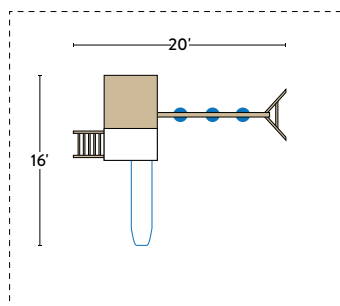

Our team is ready to help customize any of our premium sets with options, colors, and accessories!

PHOTO FEATURES: 5' x 8' Tower; Tree House; Step Ladder; Handrail; 5' x 7' Sandbox with Sandbox Railing; 10' Wonder Wave Slide; Telescope; 3-Position, 7' High Swing Beam; (2) Belt Swings; Dual Glider and Adapter; (6) Anchors