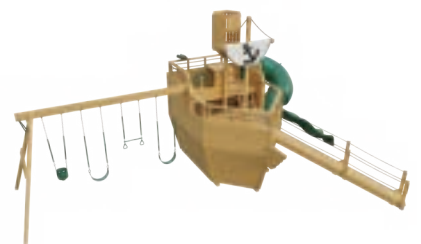

Wood Mulch: 14 cu. yd.

Rubber Mulch: 4 tons

See page 79 for footprint diagram.

VOYAGER #02

VOYAGER #01

Embark on high-sea adventures with our WOOD VOYAGER and CUTTER playsets. We designed our ship-like structures to stir excitement and imagination, with upper and lower decks that invite exploration. Navigate with the ship's wheel, swing from multi-position beams, or swoosh down super-hefty slides. Our WOOD VOYAGER and CUTTER playsets are true originals built for safety and durability using Amish construction techniques.