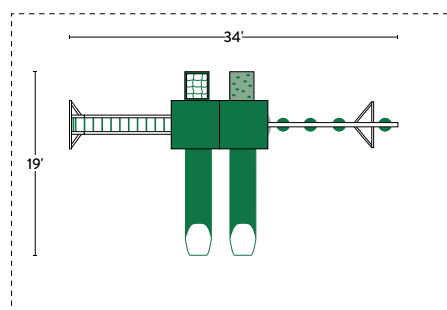

PHOTO FEATURES: (2) 5' x 5' Towers; Step Ladder; Handrail; 5' x 10' Sandbox; (2) Tarp Roofs; Bubble Panel; 5' Cargo Net; 7' Rock Wall; 5' Tunnel Express Slide; 7' Tunnel Express Slide; 10' Climbing Frame; Hammock Swing; 4-Position, 10' High Swing Beam; (2) Belt Swings with soft-grip chain; Dual Glider with soft-grip chain and Adapter; Buoy Ball with soft-grip chain; Megaphone; Spot Light; (8) Anchors

5x10 DENALI #03

SPECIFICATIONS

- Tower Platform Height: 5' & 7'
- Tower Platform Dimensions: (2) 5' x 5'
- Overall Footprint: 34' x 22'
- Recommended Playground Area: 46' x 34'
- Border: 160'
- Wood Mulch: 19 cu. yd.
- Rubber Mulch: 5.5 tons
- See page 74 for footprint diagram.