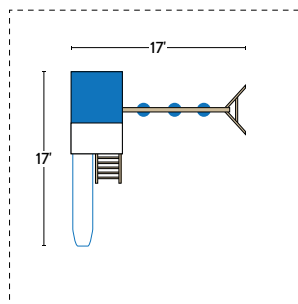

Our team is ready to help customize any of our premium sets with options, colors, and accessories!

PHOTO FEATURES: 5' x 8' Tower; Step Ladder; Handrail; 5' x 7' Sandbox; Tarp Roof; 10' Wonder Wave Slide; Captain's Wheel; 3-Position, 8' High Swing Beam; (2) Belt Swing with soft-grip chain; Dual Glider and Adapter; (6) Anchors