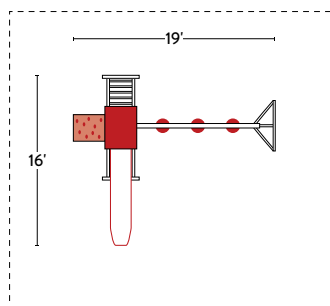

PHOTO FEATURES: 3' x 4' Tower; Step Ladder; Step Ladder Handles; 5' Rock Wall; Tarp Roof; 10' Wonder Wave Slide; 3-Position, 8' High Swing Beam; 2 Belt Swings with soft-grip chain; Trapeze with soft-grip chain; (6) Anchors

ELKHORN #03

SPECIFICATIONS

- Tower Platform Height: 5'
- Tower Platform Dimensions: 3' x 4'
- Overall Footprint: 22' x 16'
- Recommended Playground Area: 34' x 28'
- Border: 124'
- Wood Mulch: 12 cu. yd.
- Rubber Mulch: 3.5 tons
- See page 74 for footprint diagram.