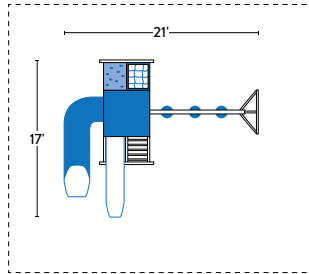

AVALANCHE #02

PAGE 8

REC. PLAY AREA: 33' x 29'