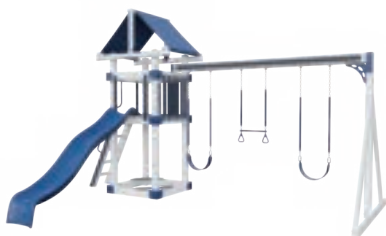

4x4 Boulder

4x4 BOULDER #01

SPECIFICATIONS

Tower Platform Height: 5'

Tower Platform Dimensions: 4' x 4'

Overall Footprint: 19' x 12'

Recommended Playground Area: 31' x 24'

Border: 110'

Wood Mulch: 9 cu. yd.

Rubber Mulch: 2.5 tons

See page 73 for footprint diagram.

4x4 BOULDER #02