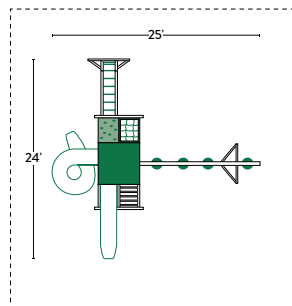

PHOTO FEATURES: 5' x 5' Tower; Step Ladder; Handrail; 5' Rock Wall; 5' Cargo Net; Tire Swing; Pyramid Roof; 5' Super Spiral Slide; 10' Wonder Wave Slide; 10' Climbing Frame; 4-Position 8' High Swing Beam; (2) Belt Swings with soft-grip chain; Dual Glider with soft-grip chain and Adapter; Buoy Ball with soft-grip chain; (8) Anchors

AVALANCHE #03

SPECIFICATIONS

- Tower Platform Height: 5'
- Tower Platform Dimensions: 5' x 5'
- Overall Footprint: 21' x 17'
- Recommended Playground Area: 33' x 29'
- Border: 124'
- Wood Mulch: 12 cu. yd.
- Rubber Mulch: 3.5 tons
- See page 73 for footprint diagram.