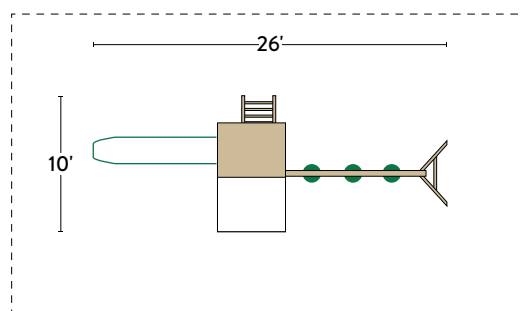

Our team is ready to help customize any of our premium sets with options, colors, and accessories!

PHOTO FEATURES: 5' x 8' Tower; Step Ladder; Handrail; Wood Roof; 5' x 5' Trading Post Enclosure with Lemonade Shelf; Poly Slats; 10' Wonder Wave Slide; Spotlight; 3-Position, 7' High Swing Beam; Belt Swing with soft-grip chain; Infant Swing; Dual Glider with soft-grip chain and Adapter; (6) Anchors