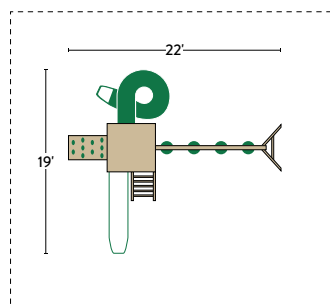

PHOTO FEATURES: 5' x 5' Tower; Step Ladder; Handrail; 5' x 5' Sandbox; Wood Roof; Poly Slats; Captain's Wheel; 5' Rock Wall; 7' Tornado Tube Slide; 10' Wonder Wave Slide; 4-Position, 8' High Swing Beam; (2) Belt Swings with soft-grip chains; Trapeze with soft-grip chains; Dual Glider with soft-grip chains and Adapter; (6) Anchors

5x5 CHALLENGER #03

SPECIFICATIONS

- Tower Platform Height: 5'
- Tower Platform Dimensions: 5' x 5'
- Overall Footprint: 17' x 14'
- Recommended Playground Area: 29' x 26'
- Border: 110'
- Wood Mulch: 10 cu. yd.
- Rubber Mulch: 2.5 tons
- See page 78 for footprint diagram.