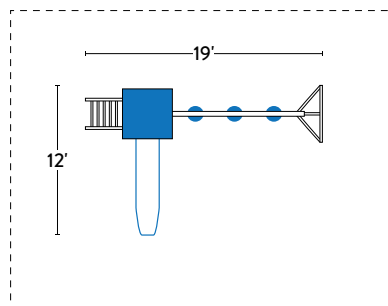

PHOTO FEATURES: 4' x 4' Tower; Step Ladder; Handrail; 4' x 4' Sandbox; Tarp Roof; 10' Wonder Wave Slide; 3-Position, 8' High Swing Beam; (2) Belt Swings with soft-grip chain; Trapeze with soft-grip chain; (6) Anchors

4x4 BOULDER #03

SPECIFICATIONS

- Tower Platform Height: 5'
- Tower Platform Dimensions: 4' x 4'
- Overall Footprint: 19' x 12'
- Recommended Playground Area: 31' x 24'
- Border: 110'
- Wood Mulch: 9 cu. yd.
- Rubber Mulch: 2.5 tons
- See page 73 for footprint diagram.