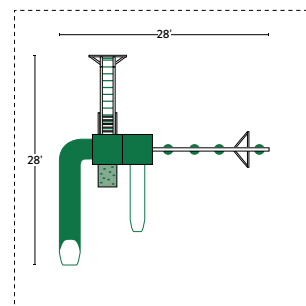

PHOTO FEATURES: (2) 4' x 4' Towers; Step Ladder; Handrail; 4' x 8' Sandbox; (2) Tarp Roofs; 7' Rock Wall; 7' Sidewinder Slide; 10' Avalanche Slide; 10' Climbing Frame; 4-Position, 8' High Swing Beam; (2) Belt Swings with soft-grip chain; Dual Glider with soft-grip chain and Adapter; Buoy Ball with soft-grip chain; Bubble Panel; Binoculars; Spot Light; (8) Anchors

4x8 DENALI #03

SPECIFICATIONS

- Tower Platform Height: 5' & 7'
- Tower Platform Dimensions: (2) 4' x 4'
- Overall Footprint: 22' x 21'
- Recommended Playground Area: 34' x 33'
- Border: 134'
- Wood Mulch: 14 cu. yd.
- Rubber Mulch: 4 tons
- See page 74 for footprint diagram.