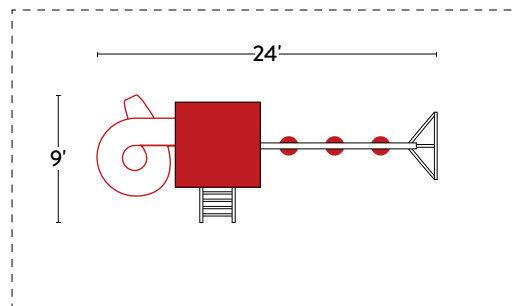

PHOTO FEATURES: 6' x 6' Tower; Tarp Roof; Step Ladder; Handrail; 6' x 6' Sandbox; 5' Super Spiral Slide; 3-Position, 8' High Swing Beam; (2) Belt Swings with soft-grip chain; Trapeze with soft-grip chain; Captain's Wheel; (6) Anchors

6x6 BOULDER #03

SPECIFICATIONS

- Tower Platform Height: 5'
- Tower Platform Dimensions: 6' x 6'
- Overall Footprint: 20' x 14'
- Recommended Playground Area: 32' x 26'
- Border: 116'
- Wood Mulch: 10 cu. yd.
- Rubber Mulch: 3 tons
- See page 73 for footprint diagram.